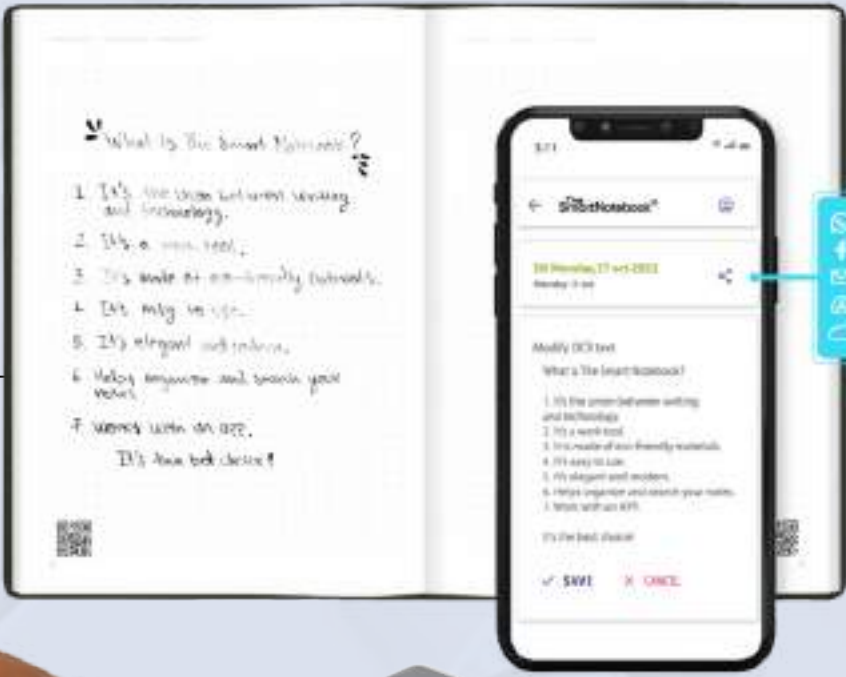

(RE)CLASSIC MAGNETIC
POWER BANK