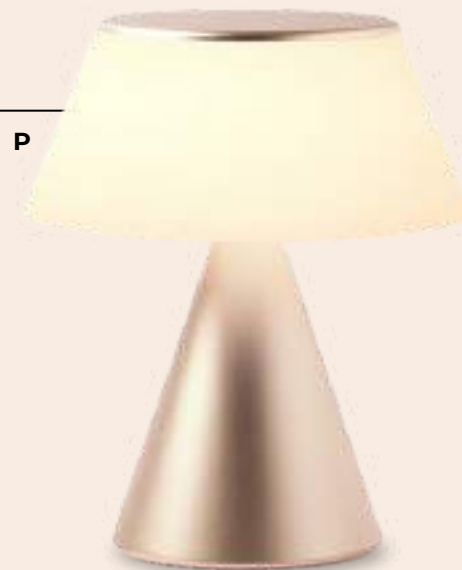

# FONDI

FINE CERAMIC SELF-HEATING FONDUE

LUMA L INFINITELY  
SYNCHRONIZABLE LED LAMP

ANECNOTE  
CANDLE SNUFFER

ANECNOTE  
CUSTOM CANDLES

IHOME SUNRISE BEDSIDE  
SLEEP THERAPY MACHINE

EMBRACE  
NECK & SHOULDER  
HEATING PAD