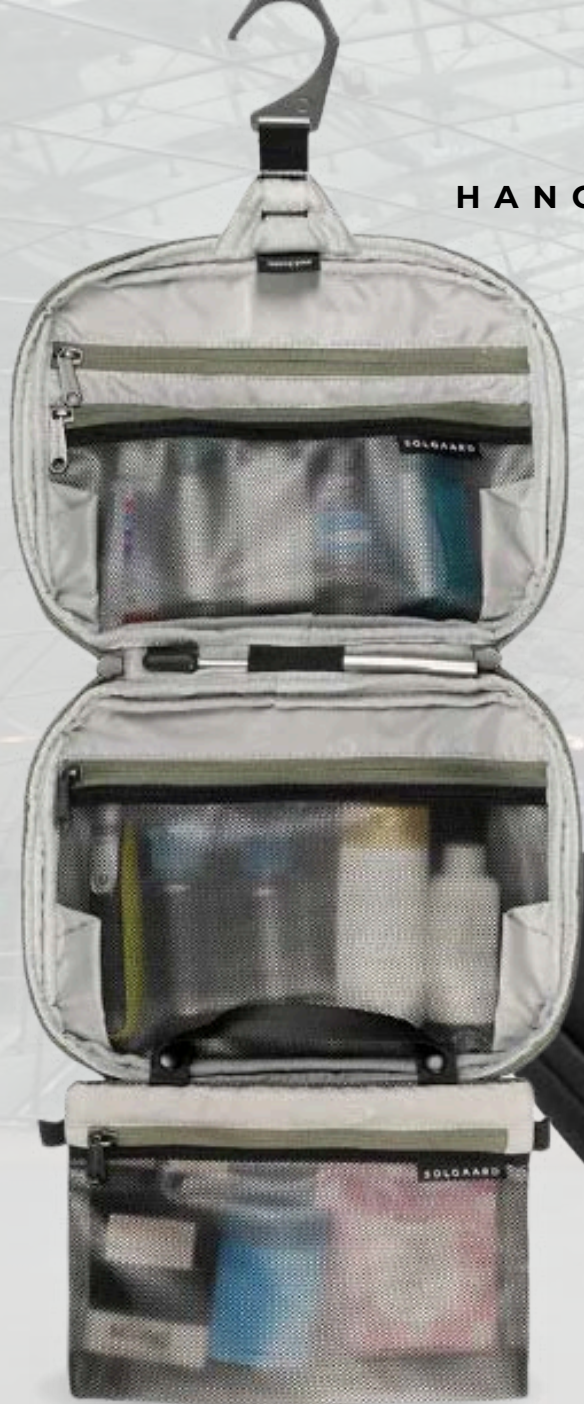

A silhouette of a person stands in an airport terminal, looking out a large window. The person is holding a cup in their right hand and has a suitcase on wheels to their right. The window looks out onto an airport tarmac with an airplane in flight against a cloudy sky. In the foreground, there are empty airport-style chairs.

SOLGAARD
TRIO
HANGING TOILETRY KIT

SOLGAARD
ATLAS
ROLLTOP BACKPACK

BAMKO

**FLYGA
MULTI-USE AIRPLANE CLIP**

**AIRFLY PRO
BLUETOOTH TRANSMITTER**

 **NIMBLE CHAMP
20W POWER BANK**

 **CLASSIC
WEEKENDER
DUFFLE BAG**

 **EKSTER
LEATHER
LAPTOP SLEEVE**

BAMKO

BYBBA

THE RIPPLE
DUO POCKET TOTE BAG

BYBBA

THE BALOS
FOLDAWAY TOTE

ANKER

10K + MAG-GO
KICKSTAND