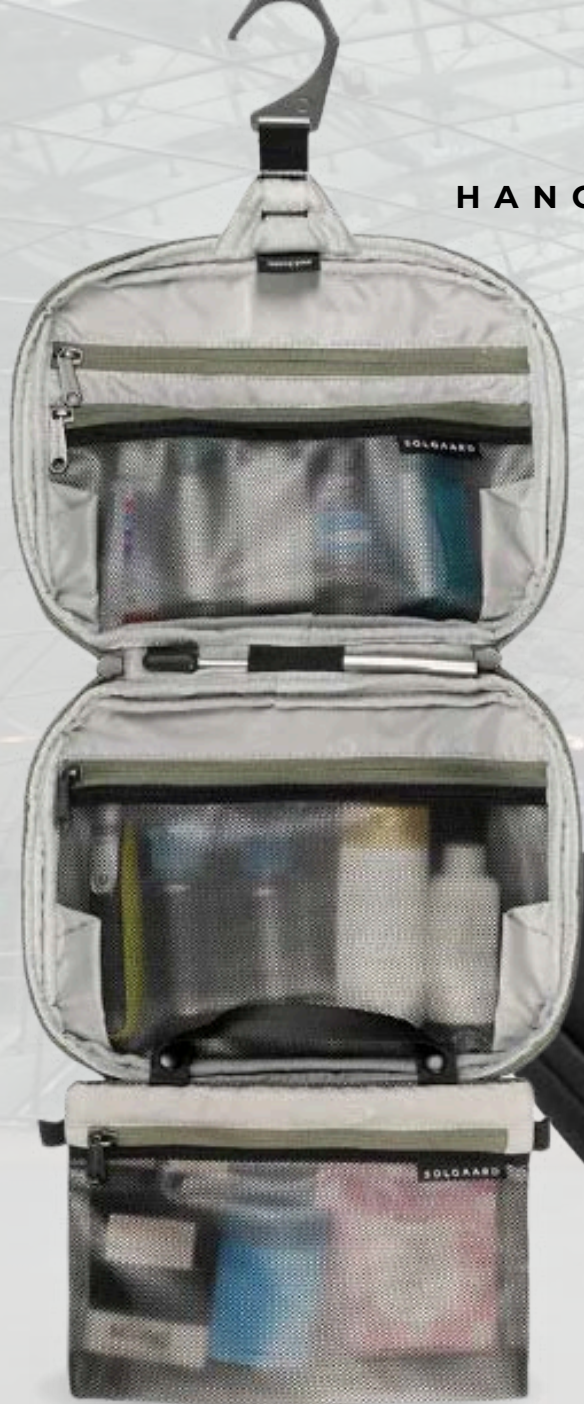

**FIREFLY
SAFETY MATCHES**

**HIGHLAND
PLAID SHACKET**

**STONEWALL
HOME FOR THE HOLIDAYS
CANDLE WITH GIFT BOX**

ESSENTIAL OIL
WALL DIFFUSER

VERSAILLES FRINGED
CHENILLE THROW

A silhouette of a person stands in an airport terminal, looking out a large window. The person is holding a cup in their right hand and has a suitcase on wheels to their left. Outside the window, an airplane is flying in a cloudy sky, and the airport tarmac with various ground service equipment is visible below. The overall mood is contemplative and anticipatory.

SOLGAARD
TRIO
HANGING TOILETRY KIT

SOLGAARD
ATLAS
ROLLTOP BACKPACK

BAMKO

**FLYGA
MULTI-USE AIRPLANE CLIP**

**AIRFLY PRO
BLUETOOTH TRANSMITTER**

 **NIMBLE CHAMP
20W POWER BANK**

 **CLASSIC
WEEKENDER
DUFFLE BAG**